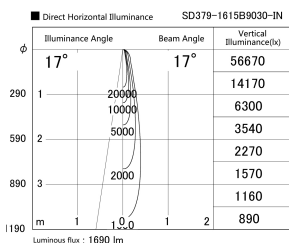

Item no. SD379-1615B9030-IN

Series Name: AMMA Lens type Cylinder Tracklight (Internal Driver) (SD379-IN)

Installation	Track light
Type	Lens type tracklight : Build in driver type
Fixture wattage	14W
Beam angle	17deg
Color Temp.	3000K
CRI	Ra>90
Luminous	1690 lm
Body	Die-cast aluminum alloy
Body finish	Black
Trim finish	Black
Reflector finish	N/A
IP Rate	IP20
Light source	COB module
Input Voltage	AC220~240V
Dimming Type	Non-dimmable
Certificate	CE, CCC
Cut Hole	N/A