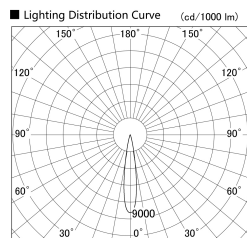

Item no. SD379-1615B9030-IN

Series Name: AMMA Lens type Cylinder Tracklight (Internal Driver) (SD379-IN)

Installation	Track light
Type	Lens type tracklight : Build in driver type
Fixture wattage	14W
Beam angle	17deg
Color Temp.	3000K
CRI	Ra>90
Luminous	1690 lm
Body	Die-cast aluminum alloy
Body finish	Black
Trim finish	Black
Reflector finish	N/A
IP Rate	IP20
Light source	COB module
Input Voltage	AC220~240V
Dimming Type	Non-dimmable
Certificate	CE, CCC
Cut Hole	N/A