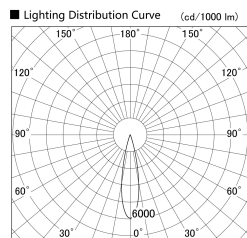

Item no. SD379-1625B9030-IN

Series Name: AMMA Lens type Cylinder Tracklight (Internal Driver) (SD379-IN)

Installation	Track light
Type	Lens type tracklight : Build in driver type
Fixture wattage	14W
Beam angle	22deg
Color Temp.	3000K
CRI	Ra>90
Luminous	1755 lm
Body	Die-cast aluminum alloy
Body finish	Black
Trim finish	Black
Reflector finish	N/A
IP Rate	IP20
Light source	COB module
Input Voltage	AC220~240V
Dimming Type	Non-dimmable
Certificate	CE, CCC
Cut Hole	N/A