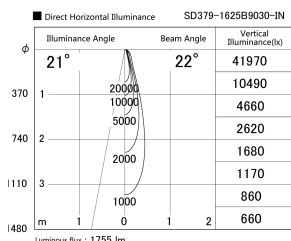

Item no. SD379-1625B9030-IN

Series Name: AMMA Lens type Cylinder Tracklight (Internal Driver) (SD379-IN)

Installation	Track light
Type	Lens type tracklight : Build in driver type
Fixture wattage	14W
Beam angle	22deg
Color Temp.	3000K
CRI	Ra>90
Luminous	1755 lm
Body	Die-cast aluminum alloy
Body finish	Black
Trim finish	Black
Reflector finish	N/A
IP Rate	IP20
Light source	COB module
Input Voltage	AC220~240V
Dimming Type	Non-dimmable
Certificate	CE, CCC
Cut Hole	N/A