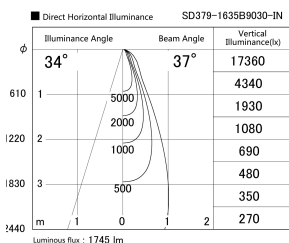

Item no. SD379-1635B9030-IN

Series Name: AMMA Lens type Cylinder Tracklight (Internal Driver) (SD379-IN)

Installation	Track light
Type	Lens type tracklight : Build in driver type
Fixture wattage	14W
Beam angle	37deg
Color Temp.	3000K
CRI	Ra>90
Luminous	1746 lm
Body	Die-cast aluminum alloy
Body finish	Black
Trim finish	Black
Reflector finish	N/A
IP Rate	IP20
Light source	COB module
Input Voltage	AC220~240V
Dimming Type	Non-dimmable
Certificate	CE, CCC
Cut Hole	N/A