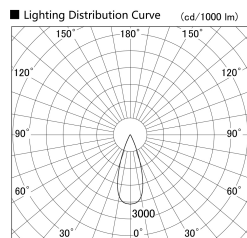

Item no. SD379-1635B9030-IN

Series Name: AMMA Lens type Cylinder Tracklight (Internal Driver) (SD379-IN)

Installation	Track light
Type	Lens type tracklight : Build in driver type
Fixture wattage	14W
Beam angle	37deg
Color Temp.	3000K
CRI	Ra>90
Luminous	1746 lm
Body	Die-cast aluminum alloy
Body finish	Black
Trim finish	Black
Reflector finish	N/A
IP Rate	IP20
Light source	COB module
Input Voltage	AC220~240V
Dimming Type	Non-dimmable
Certificate	CE, CCC
Cut Hole	N/A