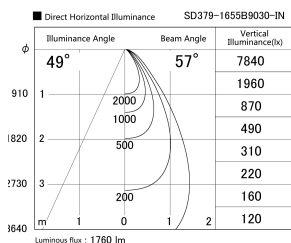

Item no. SD379-1655B9030-IN

Series Name: AMMA Lens type Cylinder Tracklight (Internal Driver) (SD379-IN)

Installation	Track light
Type	Lens type tracklight : Build in driver type
Fixture wattage	14W
Beam angle	57deg
Color Temp.	3000K
CRI	Ra>90
Luminous	1758 lm
Body	Die-cast aluminum alloy
Body finish	Black
Trim finish	Black
Reflector finish	N/A
IP Rate	IP20
Light source	COB module
Input Voltage	AC220~240V
Dimming Type	Non-dimmable
Certificate	CE, CCC
Cut Hole	N/A