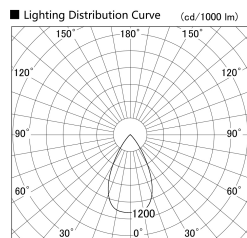

Item no. SD379-1655B9030-IN

Series Name: AMMA Lens type Cylinder Tracklight (Internal Driver) (SD379-IN)

Installation	Track light
Type	Lens type tracklight : Build in driver type
Fixture wattage	14W
Beam angle	57deg
Color Temp.	3000K
CRI	Ra>90
Luminous	1758 lm
Body	Die-cast aluminum alloy
Body finish	Black
Trim finish	Black
Reflector finish	N/A
IP Rate	IP20
Light source	COB module
Input Voltage	AC220~240V
Dimming Type	Non-dimmable
Certificate	CE, CCC
Cut Hole	N/A