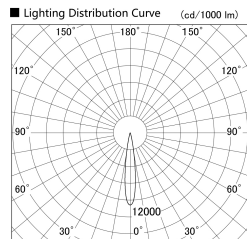

Item no. SD379-2515B9030-IN

Series Name: AMMA Lens type Cylinder Tracklight (Internal Driver) (SD379-IN)

Installation	Track light
Type	Lens type tracklight : Build in driver type
Fixture wattage	24W
Beam angle	16deg
Color Temp.	3000K
CRI	Ra>90
Luminous	2143 lm
Body	Die-cast aluminum alloy
Body finish	Black
Trim finish	Black
Reflector finish	N/A
IP Rate	IP20
Light source	COB module
Input Voltage	AC220~240V
Dimming Type	Non-dimmable
Certificate	CE, CCC
Cut Hole	N/A