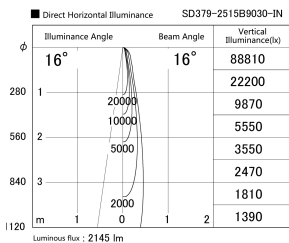

Item no. SD379-2515B9030-IN

Series Name: AMMA Lens type Cylinder Tracklight (Internal Driver) (SD379-IN)

Installation	Track light
Type	Lens type tracklight : Build in driver type
Fixture wattage	24W
Beam angle	16deg
Color Temp.	3000K
CRI	Ra>90
Luminous	2143 lm
Body	Die-cast aluminum alloy
Body finish	Black
Trim finish	Black
Reflector finish	N/A
IP Rate	IP20
Light source	COB module
Input Voltage	AC220~240V
Dimming Type	Non-dimmable
Certificate	CE, CCC
Cut Hole	N/A