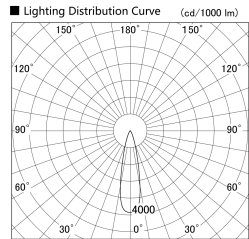

Item no. SD379-2525B9030-IN

Series Name: AMMA Lens type Cylinder Tracklight (Internal Driver) (SD379-IN)

Installation	Track light
Type	Lens type tracklight : Build in driver type
Fixture wattage	24W
Beam angle	25deg
Color Temp.	3000K
CRI	Ra>90
Luminous	2931 lm
Body	Die-cast aluminum alloy
Body finish	Black
Trim finish	Black
Reflector finish	N/A
IP Rate	IP20
Light source	COB module
Input Voltage	AC220~240V
Dimming Type	Non-dimmable
Certificate	CE, CCC
Cut Hole	N/A