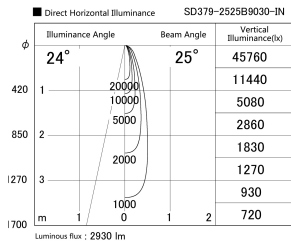

Item no. SD379-2525B9030-IN

Series Name: AMMA Lens type Cylinder Tracklight (Internal Driver) (SD379-IN)

Installation	Track light
Type	Lens type tracklight : Build in driver type
Fixture wattage	24W
Beam angle	25deg
Color Temp.	3000K
CRI	Ra>90
Luminous	2931 lm
Body	Die-cast aluminum alloy
Body finish	Black
Trim finish	Black
Reflector finish	N/A
IP Rate	IP20
Light source	COB module
Input Voltage	AC220~240V
Dimming Type	Non-dimmable
Certificate	CE, CCC
Cut Hole	N/A