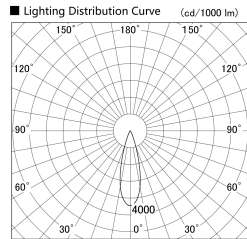

Item no. SD379-2530B9030-IN

Series Name: AMMA Lens type Cylinder Tracklight (Internal Driver) (SD379-IN)

Installation	Track light
Type	Lens type tracklight : Build in driver type
Fixture wattage	24W
Beam angle	29deg
Color Temp.	3000K
CRI	Ra>90
Luminous	3052 lm
Body	Die-cast aluminum alloy
Body finish	Black
Trim finish	Black
Reflector finish	N/A
IP Rate	IP20
Light source	COB module
Input Voltage	AC220~240V
Dimming Type	Non-dimmable
Certificate	CE, CCC
Cut Hole	N/A