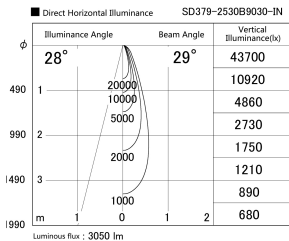

Item no. SD379-2530B9030-IN

Series Name: AMMA Lens type Cylinder Tracklight (Internal Driver) (SD379-IN)

Installation	Track light
Type	Lens type tracklight : Build in driver type
Fixture wattage	24W
Beam angle	29deg
Color Temp.	3000K
CRI	Ra>90
Luminous	3052 lm
Body	Die-cast aluminum alloy
Body finish	Black
Trim finish	Black
Reflector finish	N/A
IP Rate	IP20
Light source	COB module
Input Voltage	AC220~240V
Dimming Type	Non-dimmable
Certificate	CE, CCC
Cut Hole	N/A