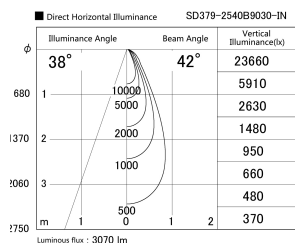

Item no. SD379-2540B9030-IN

Series Name: AMMA Lens type Cylinder Tracklight (Internal Driver) (SD379-IN)

Installation	Track light
Type	Lens type tracklight : Build in driver type
Fixture wattage	24W
Beam angle	42deg
Color Temp.	3000K
CRI	Ra>90
Luminous	3070 lm
Body	Die-cast aluminum alloy
Body finish	Black
Trim finish	Black
Reflector finish	N/A
IP Rate	IP20
Light source	COB module
Input Voltage	AC220~240V
Dimming Type	Non-dimmable
Certificate	CE, CCC
Cut Hole	N/A