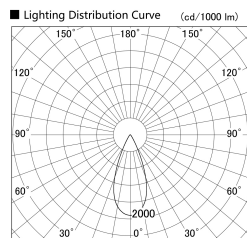

Item no. SD379-2540B9030-IN

Series Name: AMMA Lens type Cylinder Tracklight (Internal Driver) (SD379-IN)

Installation	Track light
Type	Lens type tracklight : Build in driver type
Fixture wattage	24W
Beam angle	42deg
Color Temp.	3000K
CRI	Ra>90
Luminous	3070 lm
Body	Die-cast aluminum alloy
Body finish	Black
Trim finish	Black
Reflector finish	N/A
IP Rate	IP20
Light source	COB module
Input Voltage	AC220~240V
Dimming Type	Non-dimmable
Certificate	CE, CCC
Cut Hole	N/A