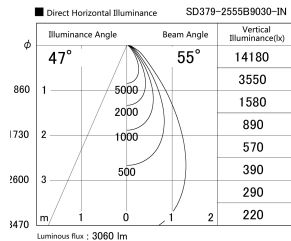

Item no. SD379-2555B9030-IN

Series Name: AMMA Lens type Cylinder Tracklight (Internal Driver) (SD379-IN)

Installation	Track light
Type	Lens type tracklight : Build in driver type
Fixture wattage	24W
Beam angle	55deg
Color Temp.	3000K
CRI	Ra>90
Luminous	3061 lm
Body	Die-cast aluminum alloy
Body finish	Black
Trim finish	Black
Reflector finish	N/A
IP Rate	IP20
Light source	COB module
Input Voltage	AC220~240V
Dimming Type	Non-dimmable
Certificate	CE, CCC
Cut Hole	N/A