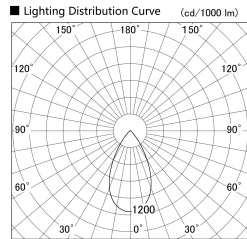

Item no. SD379-2555B9030-IN

Series Name: AMMA Lens type Cylinder Tracklight (Internal Driver) (SD379-IN)

Installation	Track light
Type	Lens type tracklight : Build in driver type
Fixture wattage	24W
Beam angle	55deg
Color Temp.	3000K
CRI	Ra>90
Luminous	3061 lm
Body	Die-cast aluminum alloy
Body finish	Black
Trim finish	Black
Reflector finish	N/A
IP Rate	IP20
Light source	COB module
Input Voltage	AC220~240V
Dimming Type	Non-dimmable
Certificate	CE, CCC
Cut Hole	N/A