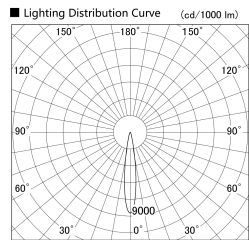

Item no. SD379-0815B9035-IN

Series Name: AMMA Lens type Cylinder Tracklight (Internal Driver) (SD379-IN)

| | |
|------------------|---|
| Installation | Track light |
| Type | Lens type tracklight : Build in driver type |
| Fixture wattage | 7.5W |
| Beam angle | 16deg |
| Color Temp. | 3500K |
| CRI | Ra>90 |
| Luminous | 740 lm |
| Body | Die-cast aluminum alloy |
| Body finish | Black |
| Trim finish | Black |
| Reflector finish | N/A |
| IP Rate | IP20 |
| Light source | COB module |
| Input Voltage | AC220~240V |
| Dimming Type | Non-dimmable |
| Certificate | CE, CCC |
| Cut Hole | N/A |