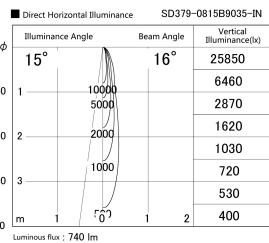

Item no. SD379-0815B9035-IN

Series Name: AMMA Lens type Cylinder Tracklight (Internal Driver) (SD379-IN)

| | |
|------------------|---|
| Installation | Track light |
| Type | Lens type tracklight : Build in driver type |
| Fixture wattage | 7.5W |
| Beam angle | 16deg |
| Color Temp. | 3500K |
| CRI | Ra>90 |
| Luminous | 740 lm |
| Body | Die-cast aluminum alloy |
| Body finish | Black |
| Trim finish | Black |
| Reflector finish | N/A |
| IP Rate | IP20 |
| Light source | COB module |
| Input Voltage | AC220~240V |
| Dimming Type | Non-dimmable |
| Certificate | CE, CCC |
| Cut Hole | N/A |