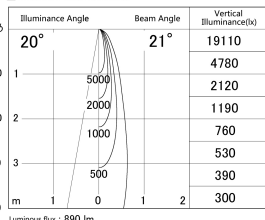

Item no. SD379-0820B9035-IN

Series Name: AMMA Lens type Cylinder Tracklight (Internal Driver) (SD379-IN)

■ Lighting Distribution Curve (cd/1000 lm)

Installation	Track light
Type	Lens type tracklight : Build in driver type
Fixture wattage	7.5W
Beam angle	21deg
Color Temp.	3500K
CRI	Ra>90
Luminous	890 lm
Body	Die-cast aluminum alloy
Body finish	Black
Trim finish	Black
Reflector finish	N/A
IP Rate	IP20
Light source	COB module
Input Voltage	AC220~240V
Dimming Type	Non-dimmable
Certificate	CE, CCC
Cut Hole	N/A