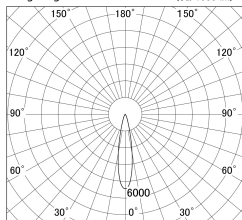

■ Lighting Distribution Curve (cd/1000 lm)