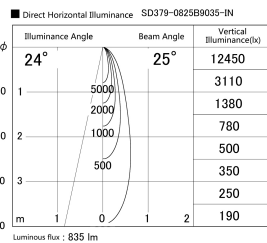

Item no. SD379-0825B9035-IN

Series Name: AMMA Lens type Cylinder Tracklight (Internal Driver) (SD379-IN)

Installation	Track light
Type	Lens type tracklight : Build in driver type
Fixture wattage	7.5W
Beam angle	25deg
Color Temp.	3500K
CRI	Ra>90
Luminous	836 lm
Body	Die-cast aluminum alloy
Body finish	Black
Trim finish	Black
Reflector finish	N/A
IP Rate	IP20
Light source	COB module
Input Voltage	AC220~240V
Dimming Type	Non-dimmable
Certificate	CE, CCC
Cut Hole	N/A