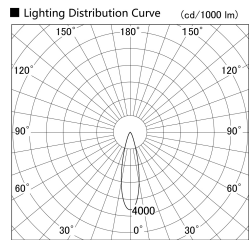

Item no. SD379-0825B9035-IN

Series Name: AMMA Lens type Cylinder Tracklight (Internal Driver) (SD379-IN)

Installation	Track light
Type	Lens type tracklight : Build in driver type
Fixture wattage	7.5W
Beam angle	25deg
Color Temp.	3500K
CRI	Ra>90
Luminous	836 lm
Body	Die-cast aluminum alloy
Body finish	Black
Trim finish	Black
Reflector finish	N/A
IP Rate	IP20
Light source	COB module
Input Voltage	AC220~240V
Dimming Type	Non-dimmable
Certificate	CE, CCC
Cut Hole	N/A