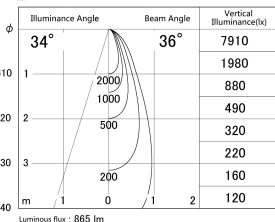

Item no. SD379-0835B9035-IN

Series Name: AMMA Lens type Cylinder Tracklight (Internal Driver) (SD379-IN)

■ Lighting Distribution Curve (cd/1000 lm)

Installation	Track light
Type	Lens type tracklight : Build in driver type
Fixture wattage	7.5W
Beam angle	36deg
Color Temp.	3500K
CRI	Ra>90
Luminous	866 lm
Body	Die-cast aluminum alloy
Body finish	Black
Trim finish	Black
Reflector finish	N/A
IP Rate	IP20
Light source	COB module
Input Voltage	AC220~240V
Dimming Type	Non-dimmable
Certificate	CE, CCC
Cut Hole	N/A