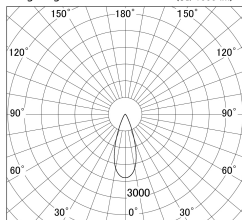

■ Lighting Distribution Curve (cd/1000 lm)