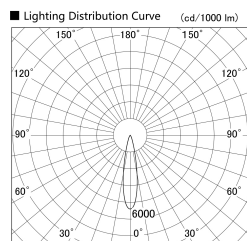

Item no. SD379-1220B9035-IN

Series Name: AMMA Lens type Cylinder Tracklight (Internal Driver) (SD379-IN)

Installation	Track light
Type	Lens type tracklight : Build in driver type
Fixture wattage	12W
Beam angle	21deg
Color Temp.	3500K
CRI	Ra>90
Luminous	1457 lm
Body	Die-cast aluminum alloy
Body finish	Black
Trim finish	Black
Reflector finish	N/A
IP Rate	IP20
Light source	COB module
Input Voltage	AC220~240V
Dimming Type	Non-dimmable
Certificate	CE, CCC
Cut Hole	N/A