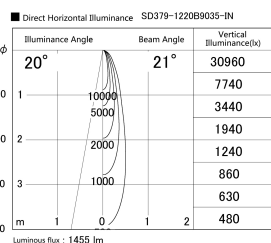

Item no. SD379-1220B9035-IN

Series Name: AMMA Lens type Cylinder Tracklight (Internal Driver) (SD379-IN)

Installation	Track light
Type	Lens type tracklight : Build in driver type
Fixture wattage	12W
Beam angle	21deg
Color Temp.	3500K
CRI	Ra>90
Luminous	1457 lm
Body	Die-cast aluminum alloy
Body finish	Black
Trim finish	Black
Reflector finish	N/A
IP Rate	IP20
Light source	COB module
Input Voltage	AC220~240V
Dimming Type	Non-dimmable
Certificate	CE, CCC
Cut Hole	N/A