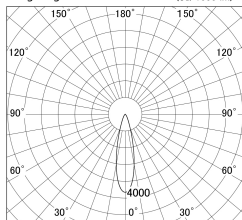

■ Lighting Distribution Curve (cd/1000 lm)