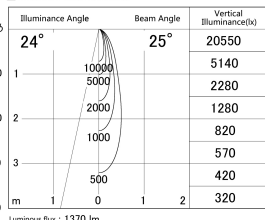

Item no. SD379-1225B9035-IN

Series Name: AMMA Lens type Cylinder Tracklight (Internal Driver) (SD379-IN)

■ Lighting Distribution Curve (cd/1000 lm)

Installation	Track light
Type	Lens type tracklight : Build in driver type
Fixture wattage	12W
Beam angle	25deg
Color Temp.	3500K
CRI	Ra>90
Luminous	1372 lm
Body	Die-cast aluminum alloy
Body finish	Black
Trim finish	Black
Reflector finish	N/A
IP Rate	IP20
Light source	COB module
Input Voltage	AC220~240V
Dimming Type	Non-dimmable
Certificate	CE, CCC
Cut Hole	N/A