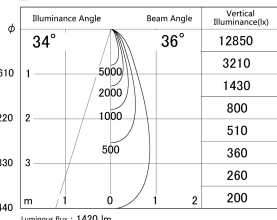

Item no. SD379-1235B9035-IN

Series Name: AMMA Lens type Cylinder Tracklight (Internal Driver) (SD379-IN)

■ Lighting Distribution Curve (cd/1000 lm)

Installation	Track light
Type	Lens type tracklight : Build in driver type
Fixture wattage	12W
Beam angle	36deg
Color Temp.	3500K
CRI	Ra>90
Luminous	1418 lm
Body	Die-cast aluminum alloy
Body finish	Black
Trim finish	Black
Reflector finish	N/A
IP Rate	IP20
Light source	COB module
Input Voltage	AC220~240V
Dimming Type	Non-dimmable
Certificate	CE, CCC
Cut Hole	N/A