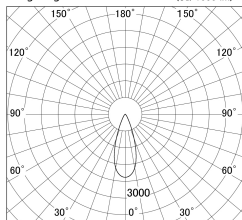

■ Lighting Distribution Curve (cd/1000 lm)