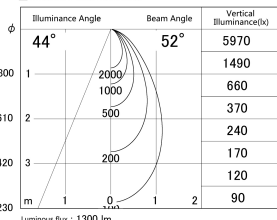

Item no. SD379-1250B9035-IN

Series Name: AMMA Lens type Cylinder Tracklight (Internal Driver) (SD379-IN)

■ Lighting Distribution Curve (cd/1000 lm)

Installation	Track light
Type	Lens type tracklight : Build in driver type
Fixture wattage	12W
Beam angle	52deg
Color Temp.	3500K
CRI	Ra>90
Luminous	1298 lm
Body	Die-cast aluminum alloy
Body finish	Black
Trim finish	Black
Reflector finish	N/A
IP Rate	IP20
Light source	COB module
Input Voltage	AC220~240V
Dimming Type	Non-dimmable
Certificate	CE, CCC
Cut Hole	N/A