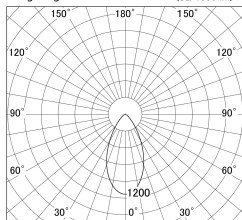

■ Lighting Distribution Curve (cd/1000 lm)