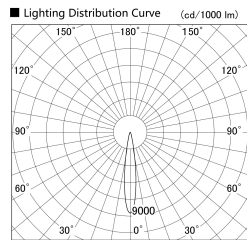

Item no. SD379-1515B9035-IN

Series Name: AMMA Lens type Cylinder Tracklight (Internal Driver) (SD379-IN)

Installation	Track light
Type	Lens type tracklight : Build in driver type
Fixture wattage	14W
Beam angle	16deg
Color Temp.	3500K
CRI	Ra>90
Luminous	1347 lm
Body	Die-cast aluminum alloy
Body finish	Black
Trim finish	Black
Reflector finish	N/A
IP Rate	IP20
Light source	COB module
Input Voltage	AC220~240V
Dimming Type	Non-dimmable
Certificate	CE, CCC
Cut Hole	N/A