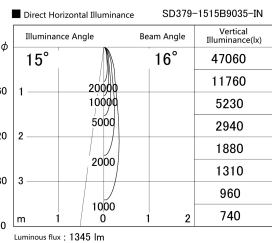

Item no. SD379-1515B9035-IN

Series Name: AMMA Lens type Cylinder Tracklight (Internal Driver) (SD379-IN)

Installation	Track light
Type	Lens type tracklight : Build in driver type
Fixture wattage	14W
Beam angle	16deg
Color Temp.	3500K
CRI	Ra>90
Luminous	1347 lm
Body	Die-cast aluminum alloy
Body finish	Black
Trim finish	Black
Reflector finish	N/A
IP Rate	IP20
Light source	COB module
Input Voltage	AC220~240V
Dimming Type	Non-dimmable
Certificate	CE, CCC
Cut Hole	N/A