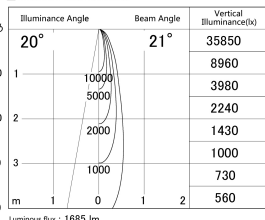

Item no. SD379-1520B9035-IN

Series Name: AMMA Lens type Cylinder Tracklight (Internal Driver) (SD379-IN)

■ Lighting Distribution Curve (cd/1000 lm)

Installation	Track light
Type	Lens type tracklight : Build in driver type
Fixture wattage	14W
Beam angle	21deg
Color Temp.	3500K
CRI	Ra>90
Luminous	1687 lm
Body	Die-cast aluminum alloy
Body finish	Black
Trim finish	Black
Reflector finish	N/A
IP Rate	IP20
Light source	COB module
Input Voltage	AC220~240V
Dimming Type	Non-dimmable
Certificate	CE, CCC
Cut Hole	N/A