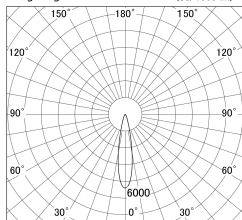

■ Lighting Distribution Curve (cd/1000 lm)