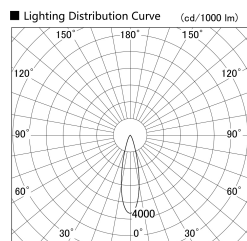

Item no. SD379-1525B9035-IN

Series Name: AMMA Lens type Cylinder Tracklight (Internal Driver) (SD379-IN)

Installation	Track light
Type	Lens type tracklight : Build in driver type
Fixture wattage	14W
Beam angle	25deg
Color Temp.	3500K
CRI	Ra>90
Luminous	1588 lm
Body	Die-cast aluminum alloy
Body finish	Black
Trim finish	Black
Reflector finish	N/A
IP Rate	IP20
Light source	COB module
Input Voltage	AC220~240V
Dimming Type	Non-dimmable
Certificate	CE, CCC
Cut Hole	N/A