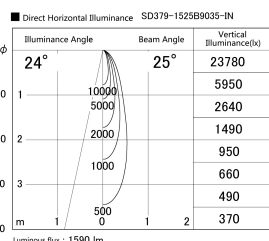

Item no. SD379-1525B9035-IN

Series Name: AMMA Lens type Cylinder Tracklight (Internal Driver) (SD379-IN)

Installation	Track light
Type	Lens type tracklight : Build in driver type
Fixture wattage	14W
Beam angle	25deg
Color Temp.	3500K
CRI	Ra>90
Luminous	1588 lm
Body	Die-cast aluminum alloy
Body finish	Black
Trim finish	Black
Reflector finish	N/A
IP Rate	IP20
Light source	COB module
Input Voltage	AC220~240V
Dimming Type	Non-dimmable
Certificate	CE, CCC
Cut Hole	N/A