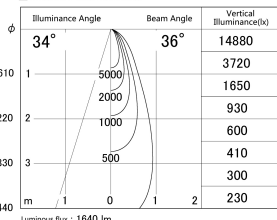

Item no. SD379-1535B9035-IN

Series Name: AMMA Lens type Cylinder Tracklight (Internal Driver) (SD379-IN)

■ Lighting Distribution Curve (cd/1000 lm)

Installation	Track light
Type	Lens type tracklight : Build in driver type
Fixture wattage	14W
Beam angle	36deg
Color Temp.	3500K
CRI	Ra>90
Luminous	1641 lm
Body	Die-cast aluminum alloy
Body finish	Black
Trim finish	Black
Reflector finish	N/A
IP Rate	IP20
Light source	COB module
Input Voltage	AC220~240V
Dimming Type	Non-dimmable
Certificate	CE, CCC
Cut Hole	N/A