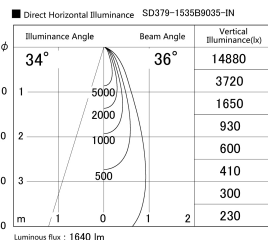

Item no. SD379-1535B9035-IN

Series Name: AMMA Lens type Cylinder Tracklight (Internal Driver) (SD379-IN)

Installation	Track light
Type	Lens type tracklight : Build in driver type
Fixture wattage	14W
Beam angle	36deg
Color Temp.	3500K
CRI	Ra>90
Luminous	1641 lm
Body	Die-cast aluminum alloy
Body finish	Black
Trim finish	Black
Reflector finish	N/A
IP Rate	IP20
Light source	COB module
Input Voltage	AC220~240V
Dimming Type	Non-dimmable
Certificate	CE, CCC
Cut Hole	N/A