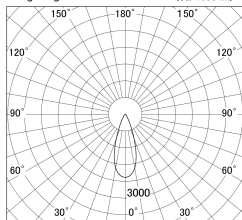

■ Lighting Distribution Curve (cd/1000 lm)