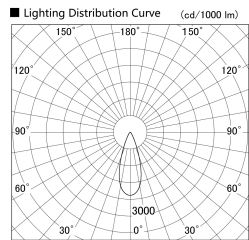

Item no. SD379-1535B9035-IN

Series Name: AMMA Lens type Cylinder Tracklight (Internal Driver) (SD379-IN)

Installation	Track light
Type	Lens type tracklight : Build in driver type
Fixture wattage	14W
Beam angle	36deg
Color Temp.	3500K
CRI	Ra>90
Luminous	1641 lm
Body	Die-cast aluminum alloy
Body finish	Black
Trim finish	Black
Reflector finish	N/A
IP Rate	IP20
Light source	COB module
Input Voltage	AC220~240V
Dimming Type	Non-dimmable
Certificate	CE, CCC
Cut Hole	N/A