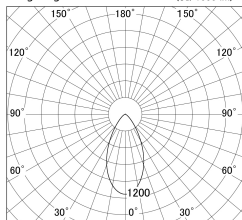

■ Lighting Distribution Curve (cd/1000 lm)