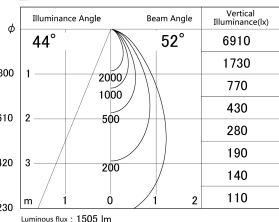

Item no. SD379-1550B9035-IN

Series Name: AMMA Lens type Cylinder Tracklight (Internal Driver) (SD379-IN)

■ Lighting Distribution Curve (cd/1000 lm)

Installation	Track light
Type	Lens type tracklight : Build in driver type
Fixture wattage	14W
Beam angle	52deg
Color Temp.	3500K
CRI	Ra>90
Luminous	1503 lm
Body	Die-cast aluminum alloy
Body finish	Black
Trim finish	Black
Reflector finish	N/A
IP Rate	IP20
Light source	COB module
Input Voltage	AC220~240V
Dimming Type	Non-dimmable
Certificate	CE, CCC
Cut Hole	N/A