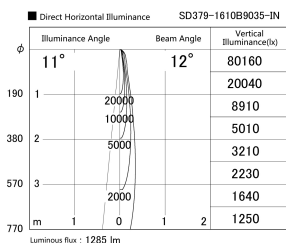

Item no. SD379-1610B9035-IN

Series Name: AMMA Lens type Cylinder Tracklight (Internal Driver) (SD379-IN)

| | |
|------------------|---|
| Installation | Track light |
| Type | Lens type tracklight : Build in driver type |
| Fixture wattage | 14W |
| Beam angle | 12deg |
| Color Temp. | 3500K |
| CRI | Ra>90 |
| Luminous | 1285 lm |
| Body | Die-cast aluminum alloy |
| Body finish | Black |
| Trim finish | Black |
| Reflector finish | N/A |
| IP Rate | IP20 |
| Light source | COB module |
| Input Voltage | AC220~240V |
| Dimming Type | Non-dimmable |
| Certificate | CE, CCC |
| Cut Hole | N/A |