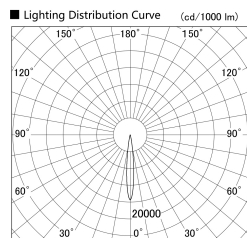

Item no. SD379-1610B9035-IN

Series Name: AMMA Lens type Cylinder Tracklight (Internal Driver) (SD379-IN)

| | |
|------------------|---|
| Installation | Track light |
| Type | Lens type tracklight : Build in driver type |
| Fixture wattage | 14W |
| Beam angle | 12deg |
| Color Temp. | 3500K |
| CRI | Ra>90 |
| Luminous | 1285 lm |
| Body | Die-cast aluminum alloy |
| Body finish | Black |
| Trim finish | Black |
| Reflector finish | N/A |
| IP Rate | IP20 |
| Light source | COB module |
| Input Voltage | AC220~240V |
| Dimming Type | Non-dimmable |
| Certificate | CE, CCC |
| Cut Hole | N/A |