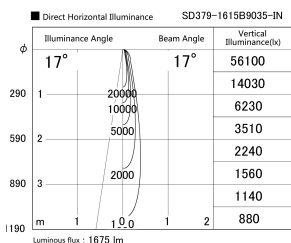

Item no. SD379-1615B9035-IN

Series Name: AMMA Lens type Cylinder Tracklight (Internal Driver) (SD379-IN)

Installation	Track light
Type	Lens type tracklight : Build in driver type
Fixture wattage	14W
Beam angle	17deg
Color Temp.	3500K
CRI	Ra>90
Luminous	1673 lm
Body	Die-cast aluminum alloy
Body finish	Black
Trim finish	Black
Reflector finish	N/A
IP Rate	IP20
Light source	COB module
Input Voltage	AC220~240V
Dimming Type	Non-dimmable
Certificate	CE, CCC
Cut Hole	N/A