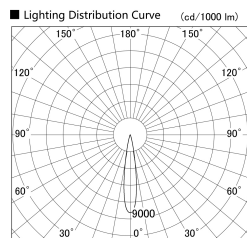

Item no. SD379-1615B9035-IN

Series Name: AMMA Lens type Cylinder Tracklight (Internal Driver) (SD379-IN)

Installation	Track light
Type	Lens type tracklight : Build in driver type
Fixture wattage	14W
Beam angle	17deg
Color Temp.	3500K
CRI	Ra>90
Luminous	1673 lm
Body	Die-cast aluminum alloy
Body finish	Black
Trim finish	Black
Reflector finish	N/A
IP Rate	IP20
Light source	COB module
Input Voltage	AC220~240V
Dimming Type	Non-dimmable
Certificate	CE, CCC
Cut Hole	N/A