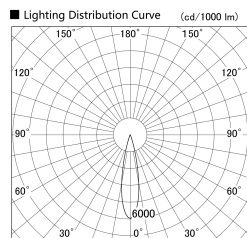

Item no. SD379-1625B9035-IN

Series Name: AMMA Lens type Cylinder Tracklight (Internal Driver) (SD379-IN)

Installation	Track light
Type	Lens type tracklight : Build in driver type
Fixture wattage	14W
Beam angle	22deg
Color Temp.	3500K
CRI	Ra>90
Luminous	1737 lm
Body	Die-cast aluminum alloy
Body finish	Black
Trim finish	Black
Reflector finish	N/A
IP Rate	IP20
Light source	COB module
Input Voltage	AC220~240V
Dimming Type	Non-dimmable
Certificate	CE, CCC
Cut Hole	N/A