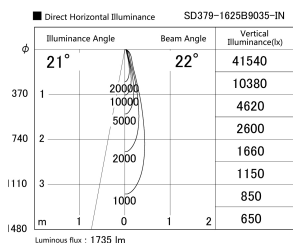

Item no. SD379-1625B9035-IN

Series Name: AMMA Lens type Cylinder Tracklight (Internal Driver) (SD379-IN)

Installation	Track light
Type	Lens type tracklight : Build in driver type
Fixture wattage	14W
Beam angle	22deg
Color Temp.	3500K
CRI	Ra>90
Luminous	1737 lm
Body	Die-cast aluminum alloy
Body finish	Black
Trim finish	Black
Reflector finish	N/A
IP Rate	IP20
Light source	COB module
Input Voltage	AC220~240V
Dimming Type	Non-dimmable
Certificate	CE, CCC
Cut Hole	N/A