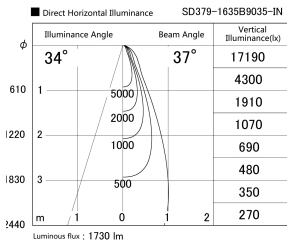

Item no. SD379-1635B9035-IN

Series Name: AMMA Lens type Cylinder Tracklight (Internal Driver) (SD379-IN)

Installation	Track light
Type	Lens type tracklight : Build in driver type
Fixture wattage	14W
Beam angle	37deg
Color Temp.	3500K
CRI	Ra>90
Luminous	1729 lm
Body	Die-cast aluminum alloy
Body finish	Black
Trim finish	Black
Reflector finish	N/A
IP Rate	IP20
Light source	COB module
Input Voltage	AC220~240V
Dimming Type	Non-dimmable
Certificate	CE, CCC
Cut Hole	N/A