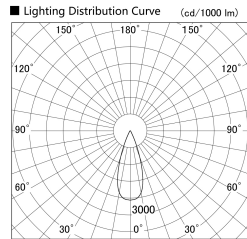

Item no. SD379-1635B9035-IN

Series Name: AMMA Lens type Cylinder Tracklight (Internal Driver) (SD379-IN)

Installation	Track light
Type	Lens type tracklight : Build in driver type
Fixture wattage	14W
Beam angle	37deg
Color Temp.	3500K
CRI	Ra>90
Luminous	1729 lm
Body	Die-cast aluminum alloy
Body finish	Black
Trim finish	Black
Reflector finish	N/A
IP Rate	IP20
Light source	COB module
Input Voltage	AC220~240V
Dimming Type	Non-dimmable
Certificate	CE, CCC
Cut Hole	N/A