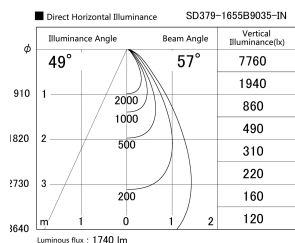

Item no. SD379-1655B9035-IN

Series Name: AMMA Lens type Cylinder Tracklight (Internal Driver) (SD379-IN)

Installation	Track light
Type	Lens type tracklight : Build in driver type
Fixture wattage	14W
Beam angle	57deg
Color Temp.	3500K
CRI	Ra>90
Luminous	1740 lm
Body	Die-cast aluminum alloy
Body finish	Black
Trim finish	Black
Reflector finish	N/A
IP Rate	IP20
Light source	COB module
Input Voltage	AC220~240V
Dimming Type	Non-dimmable
Certificate	CE, CCC
Cut Hole	N/A