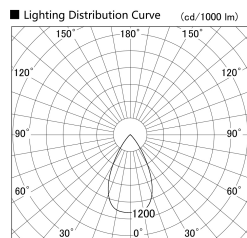

Item no. SD379-1655B9035-IN

Series Name: AMMA Lens type Cylinder Tracklight (Internal Driver) (SD379-IN)

Installation	Track light
Type	Lens type tracklight : Build in driver type
Fixture wattage	14W
Beam angle	57deg
Color Temp.	3500K
CRI	Ra>90
Luminous	1740 lm
Body	Die-cast aluminum alloy
Body finish	Black
Trim finish	Black
Reflector finish	N/A
IP Rate	IP20
Light source	COB module
Input Voltage	AC220~240V
Dimming Type	Non-dimmable
Certificate	CE, CCC
Cut Hole	N/A