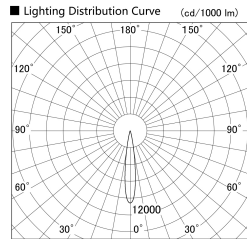

Item no. SD379-2515B9035-IN

Series Name: AMMA Lens type Cylinder Tracklight (Internal Driver) (SD379-IN)

Installation	Track light
Type	Lens type tracklight : Build in driver type
Fixture wattage	24W
Beam angle	16deg
Color Temp.	3500K
CRI	Ra>90
Luminous	2186 lm
Body	Die-cast aluminum alloy
Body finish	Black
Trim finish	Black
Reflector finish	N/A
IP Rate	IP20
Light source	COB module
Input Voltage	AC220~240V
Dimming Type	Non-dimmable
Certificate	CE, CCC
Cut Hole	N/A