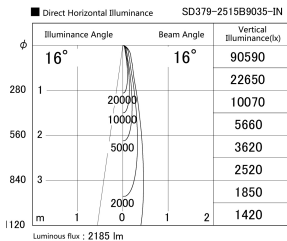

Item no. SD379-2515B9035-IN

Series Name: AMMA Lens type Cylinder Tracklight (Internal Driver) (SD379-IN)

Installation	Track light
Type	Lens type tracklight : Build in driver type
Fixture wattage	24W
Beam angle	16deg
Color Temp.	3500K
CRI	Ra>90
Luminous	2186 lm
Body	Die-cast aluminum alloy
Body finish	Black
Trim finish	Black
Reflector finish	N/A
IP Rate	IP20
Light source	COB module
Input Voltage	AC220~240V
Dimming Type	Non-dimmable
Certificate	CE, CCC
Cut Hole	N/A