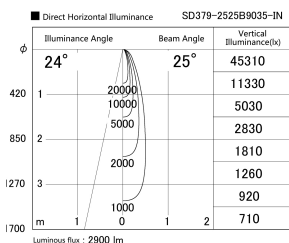

Item no. SD379-2525B9035-IN

Series Name: AMMA Lens type Cylinder Tracklight (Internal Driver) (SD379-IN)

Installation	Track light
Type	Lens type tracklight : Build in driver type
Fixture wattage	24W
Beam angle	25deg
Color Temp.	3500K
CRI	Ra>90
Luminous	2902 lm
Body	Die-cast aluminum alloy
Body finish	Black
Trim finish	Black
Reflector finish	N/A
IP Rate	IP20
Light source	COB module
Input Voltage	AC220~240V
Dimming Type	Non-dimmable
Certificate	CE, CCC
Cut Hole	N/A