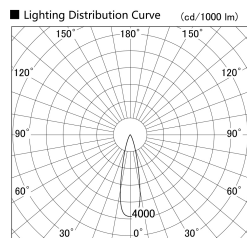

Item no. SD379-2525B9035-IN

Series Name: AMMA Lens type Cylinder Tracklight (Internal Driver) (SD379-IN)

Installation	Track light
Type	Lens type tracklight : Build in driver type
Fixture wattage	24W
Beam angle	25deg
Color Temp.	3500K
CRI	Ra>90
Luminous	2902 lm
Body	Die-cast aluminum alloy
Body finish	Black
Trim finish	Black
Reflector finish	N/A
IP Rate	IP20
Light source	COB module
Input Voltage	AC220~240V
Dimming Type	Non-dimmable
Certificate	CE, CCC
Cut Hole	N/A