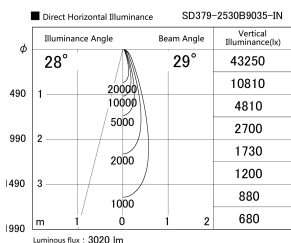

Item no. SD379-2530B9035-IN

Series Name: AMMA Lens type Cylinder Tracklight (Internal Driver) (SD379-IN)

Installation	Track light
Type	Lens type tracklight : Build in driver type
Fixture wattage	24W
Beam angle	29deg
Color Temp.	3500K
CRI	Ra>90
Luminous	3021 lm
Body	Die-cast aluminum alloy
Body finish	Black
Trim finish	Black
Reflector finish	N/A
IP Rate	IP20
Light source	COB module
Input Voltage	AC220~240V
Dimming Type	Non-dimmable
Certificate	CE, CCC
Cut Hole	N/A