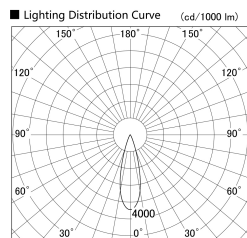

Item no. SD379-2530B9035-IN

Series Name: AMMA Lens type Cylinder Tracklight (Internal Driver) (SD379-IN)

Installation	Track light
Type	Lens type tracklight : Build in driver type
Fixture wattage	24W
Beam angle	29deg
Color Temp.	3500K
CRI	Ra>90
Luminous	3021 lm
Body	Die-cast aluminum alloy
Body finish	Black
Trim finish	Black
Reflector finish	N/A
IP Rate	IP20
Light source	COB module
Input Voltage	AC220~240V
Dimming Type	Non-dimmable
Certificate	CE, CCC
Cut Hole	N/A