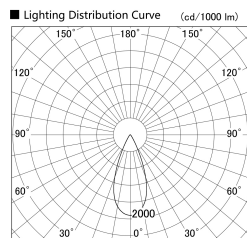

Item no. SD379-2540B9035-IN

Series Name: AMMA Lens type Cylinder Tracklight (Internal Driver) (SD379-IN)

Installation	Track light
Type	Lens type tracklight : Build in driver type
Fixture wattage	24W
Beam angle	42deg
Color Temp.	3500K
CRI	Ra>90
Luminous	3039 lm
Body	Die-cast aluminum alloy
Body finish	Black
Trim finish	Black
Reflector finish	N/A
IP Rate	IP20
Light source	COB module
Input Voltage	AC220~240V
Dimming Type	Non-dimmable
Certificate	CE, CCC
Cut Hole	N/A