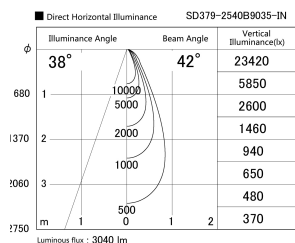

Item no. SD379-2540B9035-IN

Series Name: AMMA Lens type Cylinder Tracklight (Internal Driver) (SD379-IN)

Installation	Track light
Type	Lens type tracklight : Build in driver type
Fixture wattage	24W
Beam angle	42deg
Color Temp.	3500K
CRI	Ra>90
Luminous	3039 lm
Body	Die-cast aluminum alloy
Body finish	Black
Trim finish	Black
Reflector finish	N/A
IP Rate	IP20
Light source	COB module
Input Voltage	AC220~240V
Dimming Type	Non-dimmable
Certificate	CE, CCC
Cut Hole	N/A