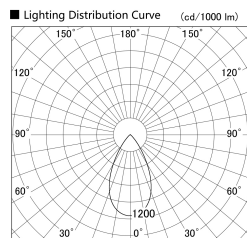

Item no. SD379-2555B9035-IN

Series Name: AMMA Lens type Cylinder Tracklight (Internal Driver) (SD379-IN)

| | |
|------------------|---|
| Installation | Track light |
| Type | Lens type tracklight : Build in driver type |
| Fixture wattage | 24W |
| Beam angle | 55deg |
| Color Temp. | 3500K |
| CRI | Ra>90 |
| Luminous | 3030 lm |
| Body | Die-cast aluminum alloy |
| Body finish | Black |
| Trim finish | Black |
| Reflector finish | N/A |
| IP Rate | IP20 |
| Light source | COB module |
| Input Voltage | AC220~240V |
| Dimming Type | Non-dimmable |
| Certificate | CE, CCC |
| Cut Hole | N/A |