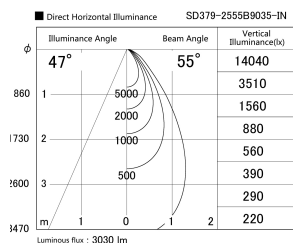

Item no. SD379-2555B9035-IN

Series Name: AMMA Lens type Cylinder Tracklight (Internal Driver) (SD379-IN)

| | |
|------------------|---|
| Installation | Track light |
| Type | Lens type tracklight : Build in driver type |
| Fixture wattage | 24W |
| Beam angle | 55deg |
| Color Temp. | 3500K |
| CRI | Ra>90 |
| Luminous | 3030 lm |
| Body | Die-cast aluminum alloy |
| Body finish | Black |
| Trim finish | Black |
| Reflector finish | N/A |
| IP Rate | IP20 |
| Light source | COB module |
| Input Voltage | AC220~240V |
| Dimming Type | Non-dimmable |
| Certificate | CE, CCC |
| Cut Hole | N/A |