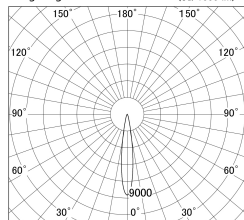

Installation	Track light
Type	Lens type tracklight : Build in driver type
Fixture wattage	7.5W
Beam angle	16deg
Color Temp.	4000K
CRI	Ra>90
Luminous	755 lm
Body	Die-cast aluminum alloy
Body finish	Black
Trim finish	Black
Reflector finish	N/A
IP Rate	IP20
Light source	COB module
Input Voltage	AC220~240V
Dimming Type	Non-dimmable
Certificate	CE, CCC
Cut Hole	N/A

■ Lighting Distribution Curve (cd/1000 lm)