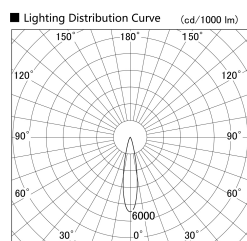

Item no. SD379-0820B9040-IN

Series Name: AMMA Lens type Cylinder Tracklight (Internal Driver) (SD379-IN)

Installation	Track light
Type	Lens type tracklight : Build in driver type
Fixture wattage	7.5W
Beam angle	21deg
Color Temp.	4000K
CRI	Ra>90
Luminous	908 lm
Body	Die-cast aluminum alloy
Body finish	Black
Trim finish	Black
Reflector finish	N/A
IP Rate	IP20
Light source	COB module
Input Voltage	AC220~240V
Dimming Type	Non-dimmable
Certificate	CE, CCC
Cut Hole	N/A