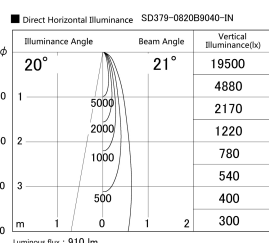

Item no. SD379-0820B9040-IN

Series Name: AMMA Lens type Cylinder Tracklight (Internal Driver) (SD379-IN)

Installation	Track light
Type	Lens type tracklight : Build in driver type
Fixture wattage	7.5W
Beam angle	21deg
Color Temp.	4000K
CRI	Ra>90
Luminous	908 lm
Body	Die-cast aluminum alloy
Body finish	Black
Trim finish	Black
Reflector finish	N/A
IP Rate	IP20
Light source	COB module
Input Voltage	AC220~240V
Dimming Type	Non-dimmable
Certificate	CE, CCC
Cut Hole	N/A