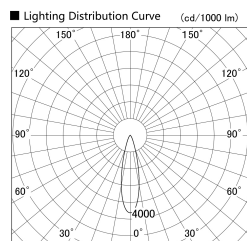

Item no. SD379-0825B9040-IN

Series Name: AMMA Lens type Cylinder Tracklight (Internal Driver) (SD379-IN)

Installation	Track light
Type	Lens type tracklight : Build in driver type
Fixture wattage	7.5W
Beam angle	25deg
Color Temp.	4000K
CRI	Ra>90
Luminous	852 lm
Body	Die-cast aluminum alloy
Body finish	Black
Trim finish	Black
Reflector finish	N/A
IP Rate	IP20
Light source	COB module
Input Voltage	AC220~240V
Dimming Type	Non-dimmable
Certificate	CE, CCC
Cut Hole	N/A