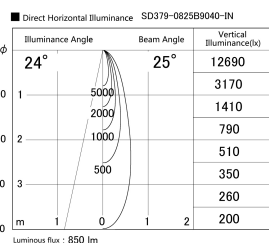

Item no. SD379-0825B9040-IN

Series Name: AMMA Lens type Cylinder Tracklight (Internal Driver) (SD379-IN)

Installation	Track light
Type	Lens type tracklight : Build in driver type
Fixture wattage	7.5W
Beam angle	25deg
Color Temp.	4000K
CRI	Ra>90
Luminous	852 lm
Body	Die-cast aluminum alloy
Body finish	Black
Trim finish	Black
Reflector finish	N/A
IP Rate	IP20
Light source	COB module
Input Voltage	AC220~240V
Dimming Type	Non-dimmable
Certificate	CE, CCC
Cut Hole	N/A