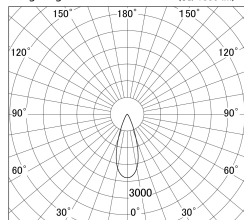

Installation	Track light
Type	Lens type tracklight : Build in driver type
Fixture wattage	7.5W
Beam angle	36deg
Color Temp.	4000K
CRI	Ra>90
Luminous	884 lm
Body	Die-cast aluminum alloy
Body finish	Black
Trim finish	Black
Reflector finish	N/A
IP Rate	IP20
Light source	COB module
Input Voltage	AC220~240V
Dimming Type	Non-dimmable
Certificate	CE, CCC
Cut Hole	N/A

■ Lighting Distribution Curve (cd/1000 lm)