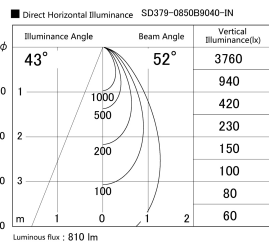

Item no. SD379-0850B9040-IN

Series Name: AMMA Lens type Cylinder Tracklight (Internal Driver) (SD379-IN)

Installation	Track light
Type	Lens type tracklight : Build in driver type
Fixture wattage	7.5W
Beam angle	52deg
Color Temp.	4000K
CRI	Ra>90
Luminous	810 lm
Body	Die-cast aluminum alloy
Body finish	Black
Trim finish	Black
Reflector finish	N/A
IP Rate	IP20
Light source	COB module
Input Voltage	AC220~240V
Dimming Type	Non-dimmable
Certificate	CE, CCC
Cut Hole	N/A