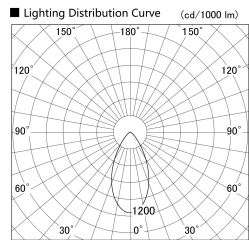

Item no. SD379-0850B9040-IN

Series Name: AMMA Lens type Cylinder Tracklight (Internal Driver) (SD379-IN)

Installation	Track light
Type	Lens type tracklight : Build in driver type
Fixture wattage	7.5W
Beam angle	52deg
Color Temp.	4000K
CRI	Ra>90
Luminous	810 lm
Body	Die-cast aluminum alloy
Body finish	Black
Trim finish	Black
Reflector finish	N/A
IP Rate	IP20
Light source	COB module
Input Voltage	AC220~240V
Dimming Type	Non-dimmable
Certificate	CE, CCC
Cut Hole	N/A