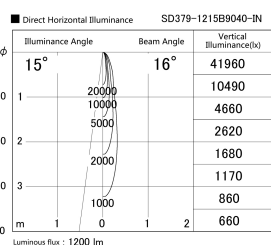

Item no. SD379-1215B9040-IN

Series Name: AMMA Lens type Cylinder Tracklight (Internal Driver) (SD379-IN)

Installation	Track light
Type	Lens type tracklight : Build in driver type
Fixture wattage	12W
Beam angle	16deg
Color Temp.	4000K
CRI	Ra>90
Luminous	1201 lm
Body	Die-cast aluminum alloy
Body finish	Black
Trim finish	Black
Reflector finish	N/A
IP Rate	IP20
Light source	COB module
Input Voltage	AC220~240V
Dimming Type	Non-dimmable
Certificate	CE, CCC
Cut Hole	N/A