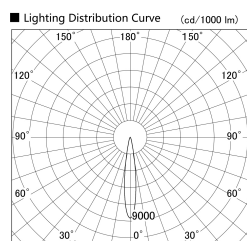

Item no. SD379-1215B9040-IN

Series Name: AMMA Lens type Cylinder Tracklight (Internal Driver) (SD379-IN)

Installation	Track light
Type	Lens type tracklight : Build in driver type
Fixture wattage	12W
Beam angle	16deg
Color Temp.	4000K
CRI	Ra>90
Luminous	1201 lm
Body	Die-cast aluminum alloy
Body finish	Black
Trim finish	Black
Reflector finish	N/A
IP Rate	IP20
Light source	COB module
Input Voltage	AC220~240V
Dimming Type	Non-dimmable
Certificate	CE, CCC
Cut Hole	N/A