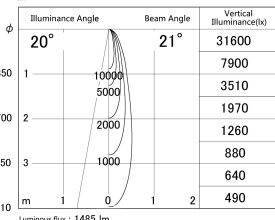

Item no. SD379-1220B9040-IN

Series Name: AMMA Lens type Cylinder Tracklight (Internal Driver) (SD379-IN)

■ Lighting Distribution Curve (cd/1000 lm)

Installation	Track light
Type	Lens type tracklight : Build in driver type
Fixture wattage	12W
Beam angle	21deg
Color Temp.	4000K
CRI	Ra>90
Luminous	1487 lm
Body	Die-cast aluminum alloy
Body finish	Black
Trim finish	Black
Reflector finish	N/A
IP Rate	IP20
Light source	COB module
Input Voltage	AC220~240V
Dimming Type	Non-dimmable
Certificate	CE, CCC
Cut Hole	N/A