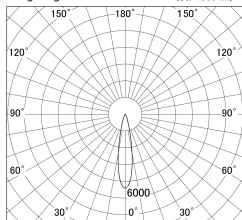

■ Lighting Distribution Curve (cd/1000 lm)