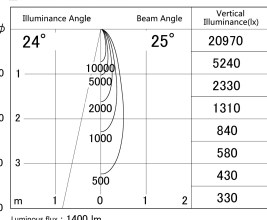

Item no. SD379-1225B9040-IN

Series Name: AMMA Lens type Cylinder Tracklight (Internal Driver) (SD379-IN)

■ Lighting Distribution Curve (cd/1000 lm)

Installation	Track light
Type	Lens type tracklight : Build in driver type
Fixture wattage	12W
Beam angle	25deg
Color Temp.	4000K
CRI	Ra>90
Luminous	1400 lm
Body	Die-cast aluminum alloy
Body finish	Black
Trim finish	Black
Reflector finish	N/A
IP Rate	IP20
Light source	COB module
Input Voltage	AC220~240V
Dimming Type	Non-dimmable
Certificate	CE, CCC
Cut Hole	N/A