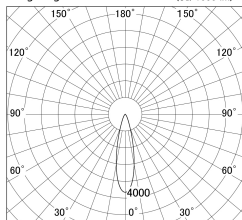

■ Lighting Distribution Curve (cd/1000 lm)