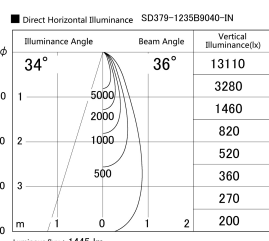

Item no. SD379-1235B9040-IN

Series Name: AMMA Lens type Cylinder Tracklight (Internal Driver) (SD379-IN)

Installation	Track light
Type	Lens type tracklight : Build in driver type
Fixture wattage	12W
Beam angle	36deg
Color Temp.	4000K
CRI	Ra>90
Luminous	1446 lm
Body	Die-cast aluminum alloy
Body finish	Black
Trim finish	Black
Reflector finish	N/A
IP Rate	IP20
Light source	COB module
Input Voltage	AC220~240V
Dimming Type	Non-dimmable
Certificate	CE, CCC
Cut Hole	N/A