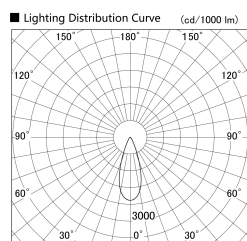

Item no. SD379-1235B9040-IN

Series Name: AMMA Lens type Cylinder Tracklight (Internal Driver) (SD379-IN)

Installation	Track light
Type	Lens type tracklight : Build in driver type
Fixture wattage	12W
Beam angle	36deg
Color Temp.	4000K
CRI	Ra>90
Luminous	1446 lm
Body	Die-cast aluminum alloy
Body finish	Black
Trim finish	Black
Reflector finish	N/A
IP Rate	IP20
Light source	COB module
Input Voltage	AC220~240V
Dimming Type	Non-dimmable
Certificate	CE, CCC
Cut Hole	N/A