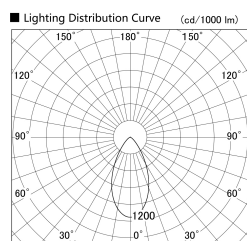

Item no. SD379-1250B9040-IN

Series Name: AMMA Lens type Cylinder Tracklight (Internal Driver) (SD379-IN)

Installation	Track light
Type	Lens type tracklight : Build in driver type
Fixture wattage	12W
Beam angle	52deg
Color Temp.	4000K
CRI	Ra>90
Luminous	1324 lm
Body	Die-cast aluminum alloy
Body finish	Black
Trim finish	Black
Reflector finish	N/A
IP Rate	IP20
Light source	COB module
Input Voltage	AC220~240V
Dimming Type	Non-dimmable
Certificate	CE, CCC
Cut Hole	N/A