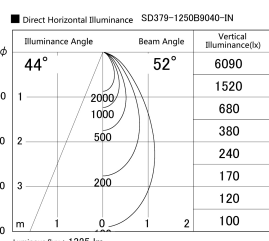

Item no. SD379-1250B9040-IN

Series Name: AMMA Lens type Cylinder Tracklight (Internal Driver) (SD379-IN)

Installation	Track light
Type	Lens type tracklight : Build in driver type
Fixture wattage	12W
Beam angle	52deg
Color Temp.	4000K
CRI	Ra>90
Luminous	1324 lm
Body	Die-cast aluminum alloy
Body finish	Black
Trim finish	Black
Reflector finish	N/A
IP Rate	IP20
Light source	COB module
Input Voltage	AC220~240V
Dimming Type	Non-dimmable
Certificate	CE, CCC
Cut Hole	N/A