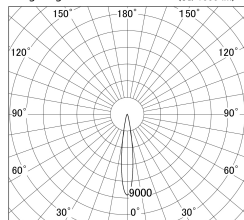

Installation	Track light
Type	Lens type tracklight : Build in driver type
Fixture wattage	14W
Beam angle	16deg
Color Temp.	4000K
CRI	Ra>90
Luminous	1374 lm
Body	Die-cast aluminum alloy
Body finish	Black
Trim finish	Black
Reflector finish	N/A
IP Rate	IP20
Light source	COB module
Input Voltage	AC220~240V
Dimming Type	Non-dimmable
Certificate	CE, CCC
Cut Hole	N/A

■ Lighting Distribution Curve (cd/1000 lm)