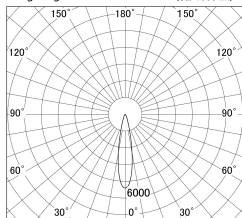

■ Lighting Distribution Curve (cd/1000 lm)