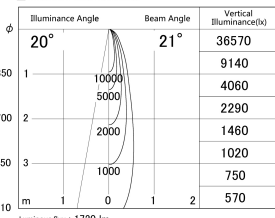

Item no. SD379-1520B9040-IN

Series Name: AMMA Lens type Cylinder Tracklight (Internal Driver) (SD379-IN)

■ Lighting Distribution Curve (cd/1000 lm)

Installation	Track light
Type	Lens type tracklight : Build in driver type
Fixture wattage	14W
Beam angle	21deg
Color Temp.	4000K
CRI	Ra>90
Luminous	1721 lm
Body	Die-cast aluminum alloy
Body finish	Black
Trim finish	Black
Reflector finish	N/A
IP Rate	IP20
Light source	COB module
Input Voltage	AC220~240V
Dimming Type	Non-dimmable
Certificate	CE, CCC
Cut Hole	N/A