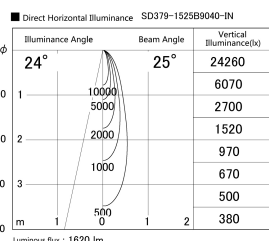

Item no. SD379-1525B9040-IN

Series Name: AMMA Lens type Cylinder Tracklight (Internal Driver) (SD379-IN)

Installation	Track light
Type	Lens type tracklight : Build in driver type
Fixture wattage	14W
Beam angle	25deg
Color Temp.	4000K
CRI	Ra>90
Luminous	1620 lm
Body	Die-cast aluminum alloy
Body finish	Black
Trim finish	Black
Reflector finish	N/A
IP Rate	IP20
Light source	COB module
Input Voltage	AC220~240V
Dimming Type	Non-dimmable
Certificate	CE, CCC
Cut Hole	N/A