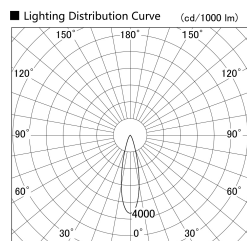

Item no. SD379-1525B9040-IN

Series Name: AMMA Lens type Cylinder Tracklight (Internal Driver) (SD379-IN)

Installation	Track light
Type	Lens type tracklight : Build in driver type
Fixture wattage	14W
Beam angle	25deg
Color Temp.	4000K
CRI	Ra>90
Luminous	1620 lm
Body	Die-cast aluminum alloy
Body finish	Black
Trim finish	Black
Reflector finish	N/A
IP Rate	IP20
Light source	COB module
Input Voltage	AC220~240V
Dimming Type	Non-dimmable
Certificate	CE, CCC
Cut Hole	N/A