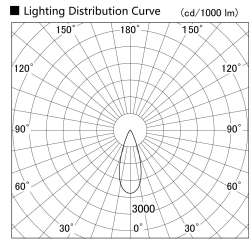

Item no. SD379-1535B9040-IN

Series Name: AMMA Lens type Cylinder Tracklight (Internal Driver) (SD379-IN)

Installation	Track light
Type	Lens type tracklight : Build in driver type
Fixture wattage	14W
Beam angle	36deg
Color Temp.	4000K
CRI	Ra>90
Luminous	1675 lm
Body	Die-cast aluminum alloy
Body finish	Black
Trim finish	Black
Reflector finish	N/A
IP Rate	IP20
Light source	COB module
Input Voltage	AC220~240V
Dimming Type	Non-dimmable
Certificate	CE, CCC
Cut Hole	N/A