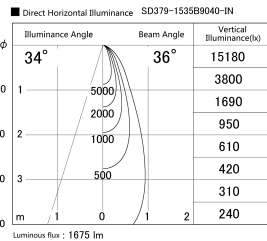

Item no. SD379-1535B9040-IN

Series Name: AMMA Lens type Cylinder Tracklight (Internal Driver) (SD379-IN)

Installation	Track light
Type	Lens type tracklight : Build in driver type
Fixture wattage	14W
Beam angle	36deg
Color Temp.	4000K
CRI	Ra>90
Luminous	1675 lm
Body	Die-cast aluminum alloy
Body finish	Black
Trim finish	Black
Reflector finish	N/A
IP Rate	IP20
Light source	COB module
Input Voltage	AC220~240V
Dimming Type	Non-dimmable
Certificate	CE, CCC
Cut Hole	N/A