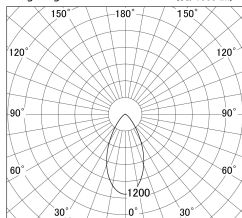

■ Lighting Distribution Curve (cd/1000 lm)