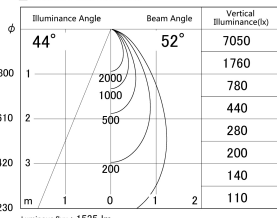

Item no. SD379-1550B9040-IN

Series Name: AMMA Lens type Cylinder Tracklight (Internal Driver) (SD379-IN)

■ Lighting Distribution Curve (cd/1000 lm)

Installation	Track light
Type	Lens type tracklight : Build in driver type
Fixture wattage	14W
Beam angle	52deg
Color Temp.	4000K
CRI	Ra>90
Luminous	1533 lm
Body	Die-cast aluminum alloy
Body finish	Black
Trim finish	Black
Reflector finish	N/A
IP Rate	IP20
Light source	COB module
Input Voltage	AC220~240V
Dimming Type	Non-dimmable
Certificate	CE, CCC
Cut Hole	N/A