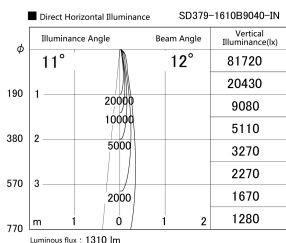

Item no. SD379-1610B9040-IN

Series Name: AMMA Lens type Cylinder Tracklight (Internal Driver) (SD379-IN)

Installation	Track light
Type	Lens type tracklight : Build in driver type
Fixture wattage	14W
Beam angle	12deg
Color Temp.	4000K
CRI	Ra>90
Luminous	1310 lm
Body	Die-cast aluminum alloy
Body finish	Black
Trim finish	Black
Reflector finish	N/A
IP Rate	IP20
Light source	COB module
Input Voltage	AC220~240V
Dimming Type	Non-dimmable
Certificate	CE, CCC
Cut Hole	N/A