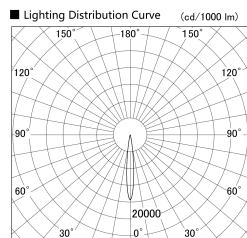

Item no. SD379-1610B9040-IN

Series Name: AMMA Lens type Cylinder Tracklight (Internal Driver) (SD379-IN)

Installation	Track light
Type	Lens type tracklight : Build in driver type
Fixture wattage	14W
Beam angle	12deg
Color Temp.	4000K
CRI	Ra>90
Luminous	1310 lm
Body	Die-cast aluminum alloy
Body finish	Black
Trim finish	Black
Reflector finish	N/A
IP Rate	IP20
Light source	COB module
Input Voltage	AC220~240V
Dimming Type	Non-dimmable
Certificate	CE, CCC
Cut Hole	N/A