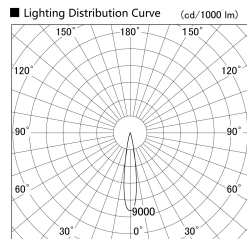

Item no. SD379-1615B9040-IN

Series Name: AMMA Lens type Cylinder Tracklight (Internal Driver) (SD379-IN)

Installation	Track light
Type	Lens type tracklight : Build in driver type
Fixture wattage	14W
Beam angle	17deg
Color Temp.	4000K
CRI	Ra>90
Luminous	1697 lm
Body	Die-cast aluminum alloy
Body finish	Black
Trim finish	Black
Reflector finish	N/A
IP Rate	IP20
Light source	COB module
Input Voltage	AC220~240V
Dimming Type	Non-dimmable
Certificate	CE, CCC
Cut Hole	N/A