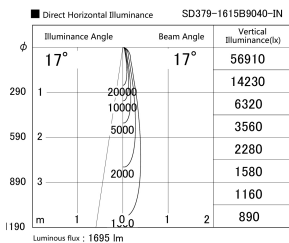

Item no. SD379-1615B9040-IN

Series Name: AMMA Lens type Cylinder Tracklight (Internal Driver) (SD379-IN)

Installation	Track light
Type	Lens type tracklight : Build in driver type
Fixture wattage	14W
Beam angle	17deg
Color Temp.	4000K
CRI	Ra>90
Luminous	1697 lm
Body	Die-cast aluminum alloy
Body finish	Black
Trim finish	Black
Reflector finish	N/A
IP Rate	IP20
Light source	COB module
Input Voltage	AC220~240V
Dimming Type	Non-dimmable
Certificate	CE, CCC
Cut Hole	N/A