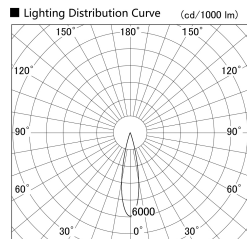

Item no. SD379-1625B9040-IN

Series Name: AMMA Lens type Cylinder Tracklight (Internal Driver) (SD379-IN)

Installation	Track light
Type	Lens type tracklight : Build in driver type
Fixture wattage	14W
Beam angle	22deg
Color Temp.	4000K
CRI	Ra>90
Luminous	1762 lm
Body	Die-cast aluminum alloy
Body finish	Black
Trim finish	Black
Reflector finish	N/A
IP Rate	IP20
Light source	COB module
Input Voltage	AC220~240V
Dimming Type	Non-dimmable
Certificate	CE, CCC
Cut Hole	N/A