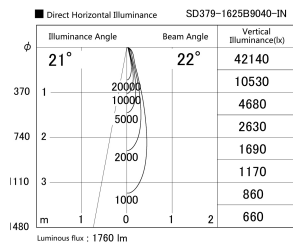

Item no. SD379-1625B9040-IN

Series Name: AMMA Lens type Cylinder Tracklight (Internal Driver) (SD379-IN)

Installation	Track light
Type	Lens type tracklight : Build in driver type
Fixture wattage	14W
Beam angle	22deg
Color Temp.	4000K
CRI	Ra>90
Luminous	1762 lm
Body	Die-cast aluminum alloy
Body finish	Black
Trim finish	Black
Reflector finish	N/A
IP Rate	IP20
Light source	COB module
Input Voltage	AC220~240V
Dimming Type	Non-dimmable
Certificate	CE, CCC
Cut Hole	N/A